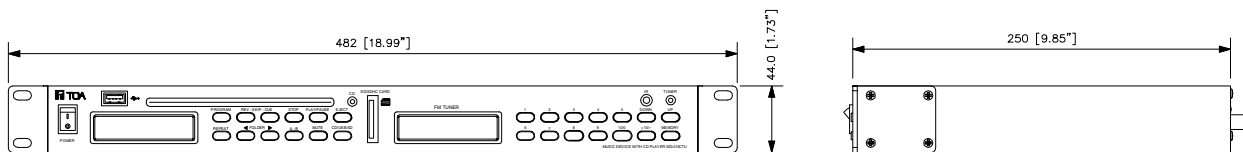

■ DESCRIPTION

The MD-210CTU, a 1U 19" rack size all-in-one player, is capable of playing various audio sources, such as CD, USB, SD/MMC Card and FM Radio. In CD mode, CD or USB or SD/MMC Card can be selected to play the audio source, while Tuner mode plays FM Radio. The FM radio tuner is able to store up to 30 channels in preset memory. Sleep function of up to 90min is available in Tuner mode.

■ SPECIFICATIONS

Power Source	100 - 240 V AC, 50/60 Hz (use of the supplied AC adapter)
Power Consumption	8 W
Frequency Response	20 - 20,000 Hz, ±3 dB
Tuner Receiving Frequency	87.5 - 108 MHz (50 kHz step)
Audio Input	FM 75 Ω antenna terminal USB port for memory stick (up to 32 GB, type file MP3 file & WAV file) SD/MMC card slot (up to 32 GB, type file MP3 file & WAV file) CD port for disk (type file MP3 file)
Audio Output	RCA audio output L and R channels for FM RCA audio output L and R channels for CD/USB/SD RCA audio output L and R channels for priority
Channels of Memory Tuner	30 Channels in total for FM broadcasts
Indicators	2 LC-Display light blue, 2 LED indicator light green
Operating Temperature	0°C to +40°C (32 °F to 104 °F)
Operating Humidity	Under 90% RH (no condensation)
Finish	Front Panel: Aluminum, black, paint Case: Steel plate, black, paint
Dimensions	482 (W) × 44 (H) × 250 (D) mm (18.99" × 1.73" × 9.85")
Weight	3.5 kg (7.71 lbs)
Accessory	AC Adapter...1, Power cord ...2, Antenna cable...1, Remote controller...1

■ APPEARANCE

Front View

Side View

Rear View

UNIT:mm SCALE:1/5